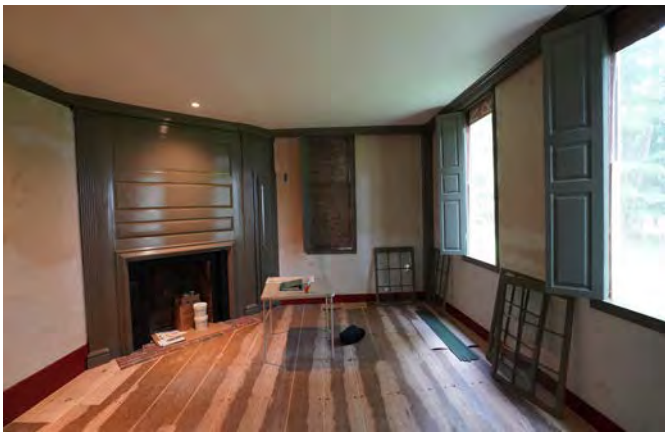

Parlor after painting