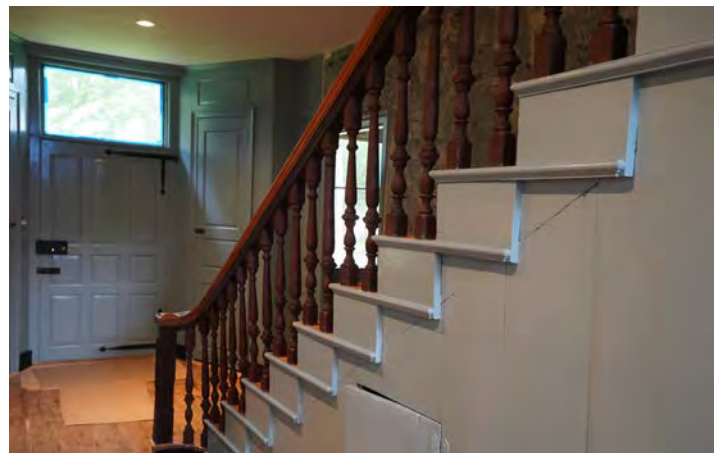

646-270-0999
www.chrismillsconservation.com

167 congress street 3r
brooklyn ny 11201