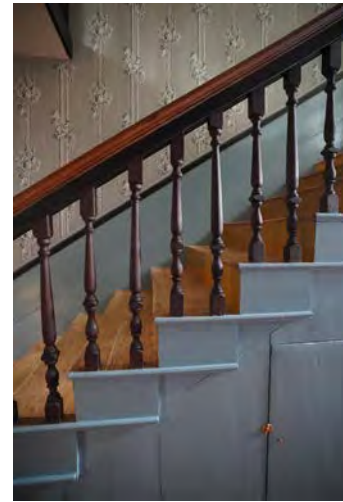

Stair Passage after treatment