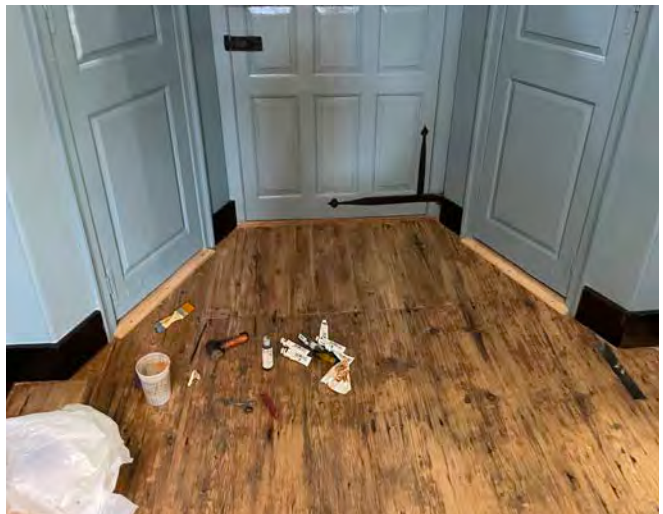

In June 2023, the team was on-site manufacturing and installing handmade finishes in ten rooms. Including shell-slaked traditional limewash and linseed oil paints made on-site to match the first period. Paint analysis provided the specific colors, character and pigments used to recreate the 18th century paints. Other work included the preparation of the woodwork for traditional finishes, conservation of 19th century stencils and floors.

167 congress street 3r  
brooklyn ny 11201

Floor Restoration

Laundry Room floor during fill installation

Laundry Room after treatment

Parlor floor before treatment

Parlor floor after treatment

Passage floor before treatment