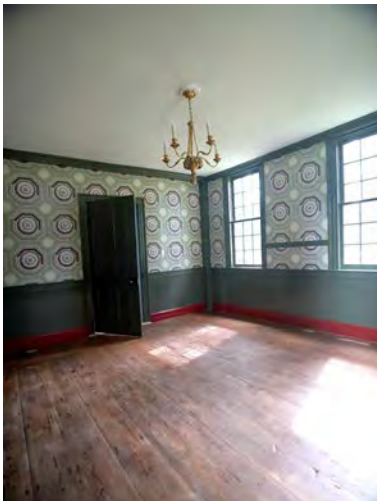

In June 2023, the team was on-site manufacturing and installing handmade finishes in ten rooms. Including shell-slaked traditional limewash and linseed oil paints made on-site to match the first period. Paint analysis provided the specific colors, character and pigments used to recreate the 18th century paints. Other work included the preparation of the woodwork for traditional finishes, conservation of 19th century stencils and floors.