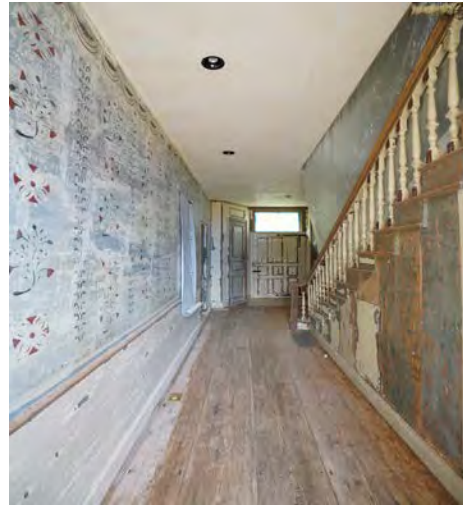

Stair Hall before treatment