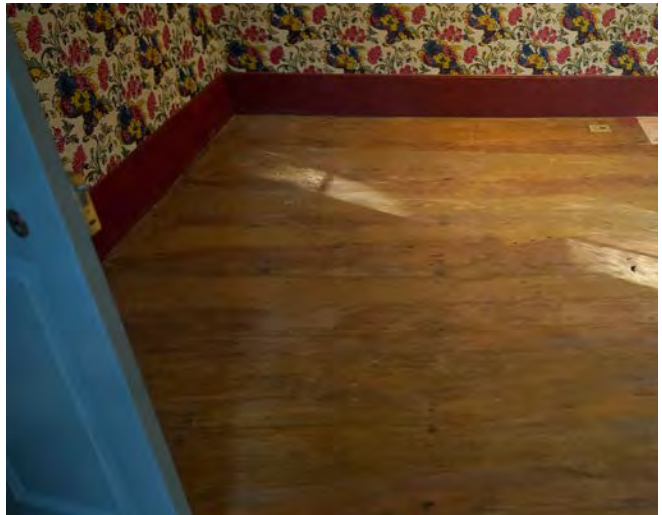

Parlor floor after treatment