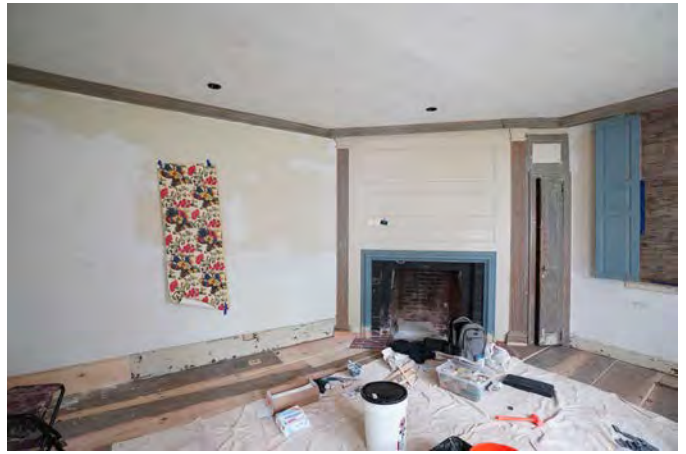

Parlor woodwork conditions before treatment