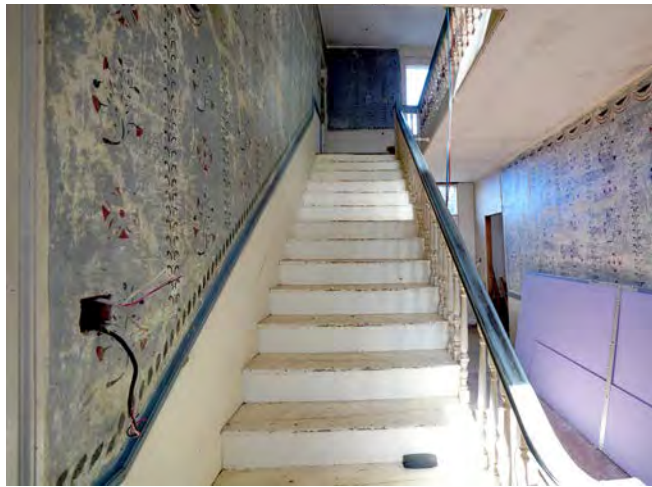

In June 2023, the team was on-site manufacturing and installing handmade finishes in ten rooms. Including shell-slaked traditional limewash and linseed oil paints made on-site to match the first period. Paint analysis provided the specific colors, character and pigments used to recreate the 18th century paints. Other work included the preparation of the woodwork for traditional finishes, conservation of 19th century stencils and floors.

Stairs before treatment

Stair Hall after treatment

135 high street  
becket ma 01223

646-270-0999  
[www.chrismillsconservation.com](http://www.chrismillsconservation.com)

167 congress street 3r  
brooklyn ny 11201