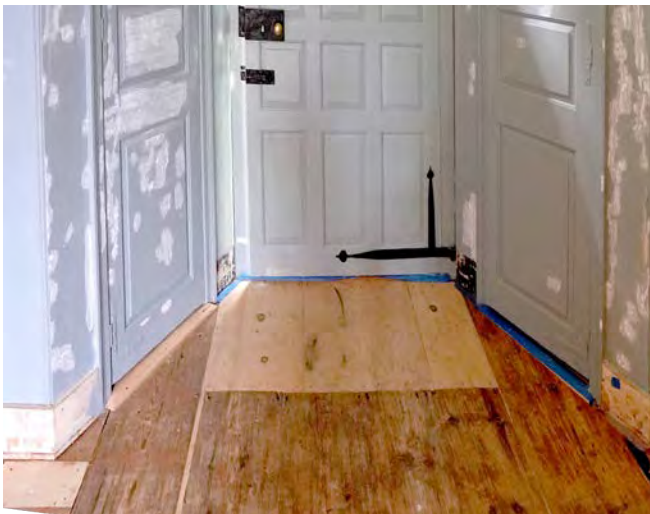

In June 2023, the team was on-site manufacturing and installing handmade finishes in ten rooms. Including shell-slaked traditional limewash and linseed oil paints made on-site to match the first period. Paint analysis provided the specific colors, character and pigments used to recreate the 18th century paints. Other work included the preparation of the woodwork for traditional finishes, conservation of 19th century stencils and floors.

167 congress street 3r  
brooklyn ny 11201

Floor Restoration

Laundry Room floor during fill installation

Laundry Room after treatment

Parlor floor before treatment

Parlor floor after treatment

Passage floor before treatment