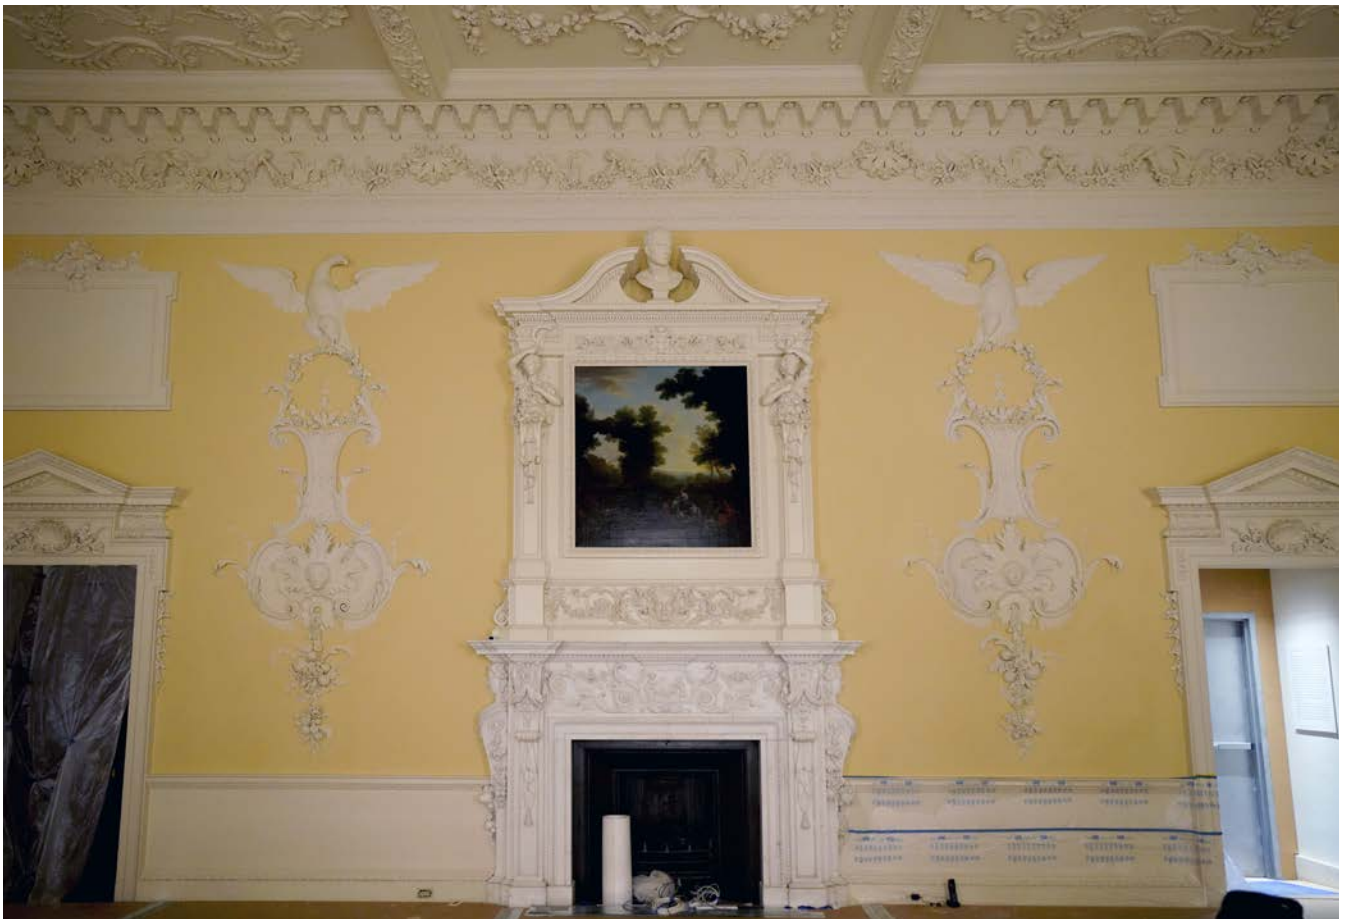

After Treatment