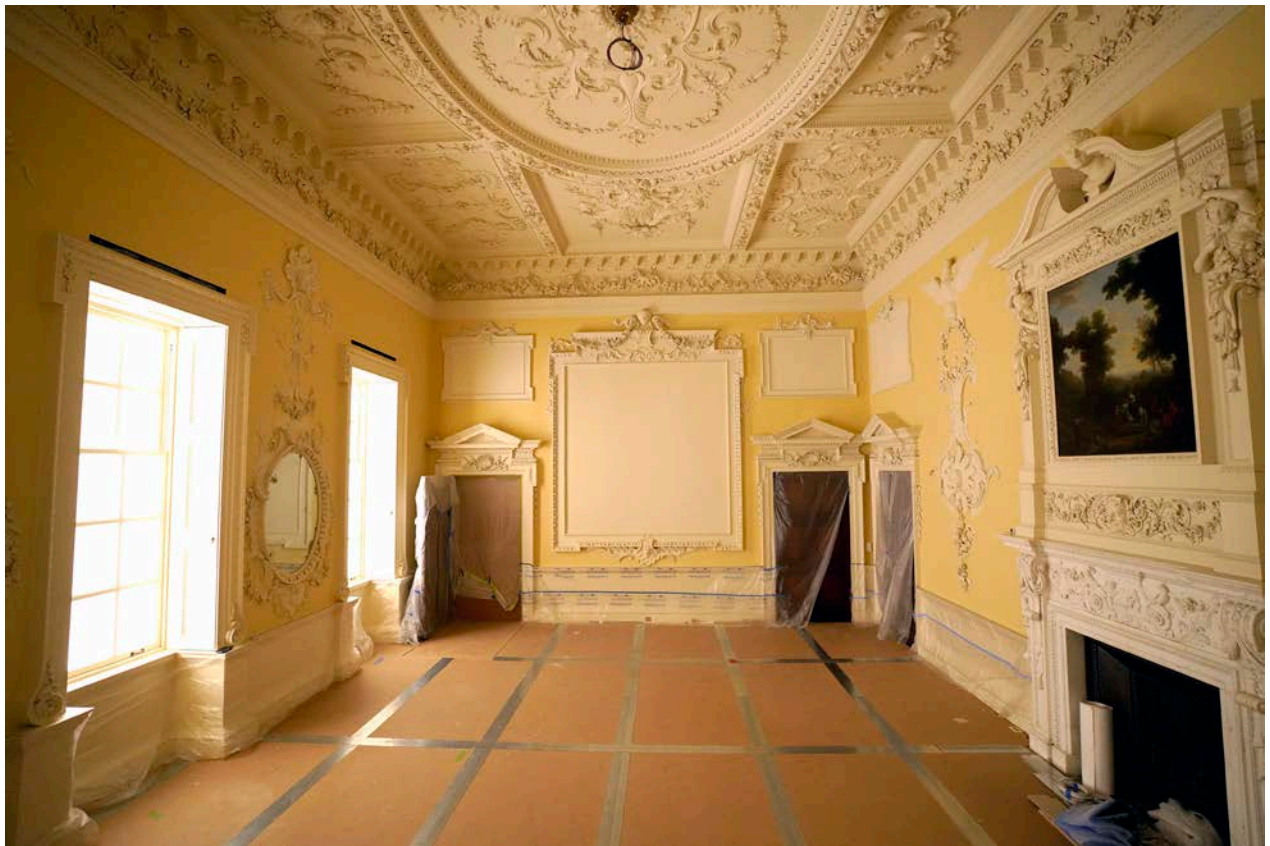

Conditions during treatment

During treatment