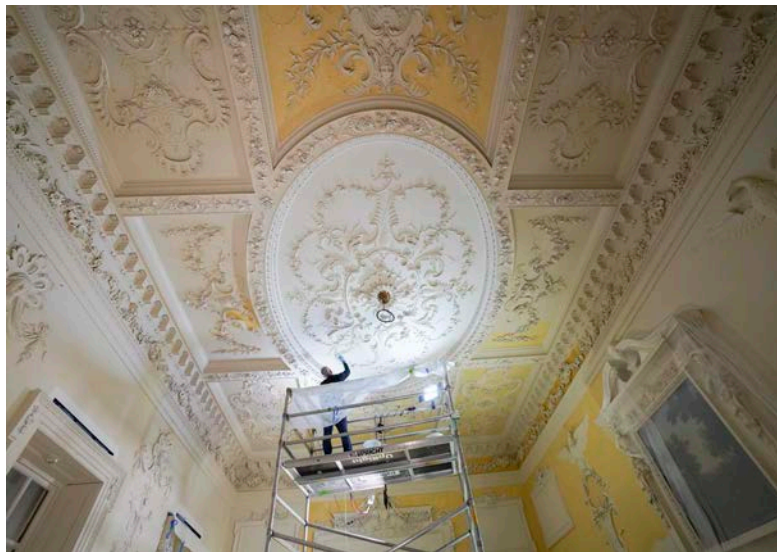

CHRISTOPHER MILLS CONSERVATION SERVICES, LLC

Metropolitan Museum of Art: British Galleries, Kirtlington Park, NYC. c.1745

Casein Paint removal/Substrate and paint consolidation/Application of Hand-made Distemper Paint

Contact: Mekka Baumeister, Conservator TMMMA.

Kirtlington Park Dining Room (c.1745 Oxfordshire, England) is one of three rooms in the British Galleries at The Metropolitan Museum of Art. During the restoration in 2019, CMCS removed a casein finish applied in 1995 and installed a hand-made traditional distemper paint identified in recent paint analysis. The wooden elements were cleaned and painted with a modified acrylic to simulate a traditional linseed oil application. The work included consolidation of the substrate and existing paint layers on both walls and wooden elements.